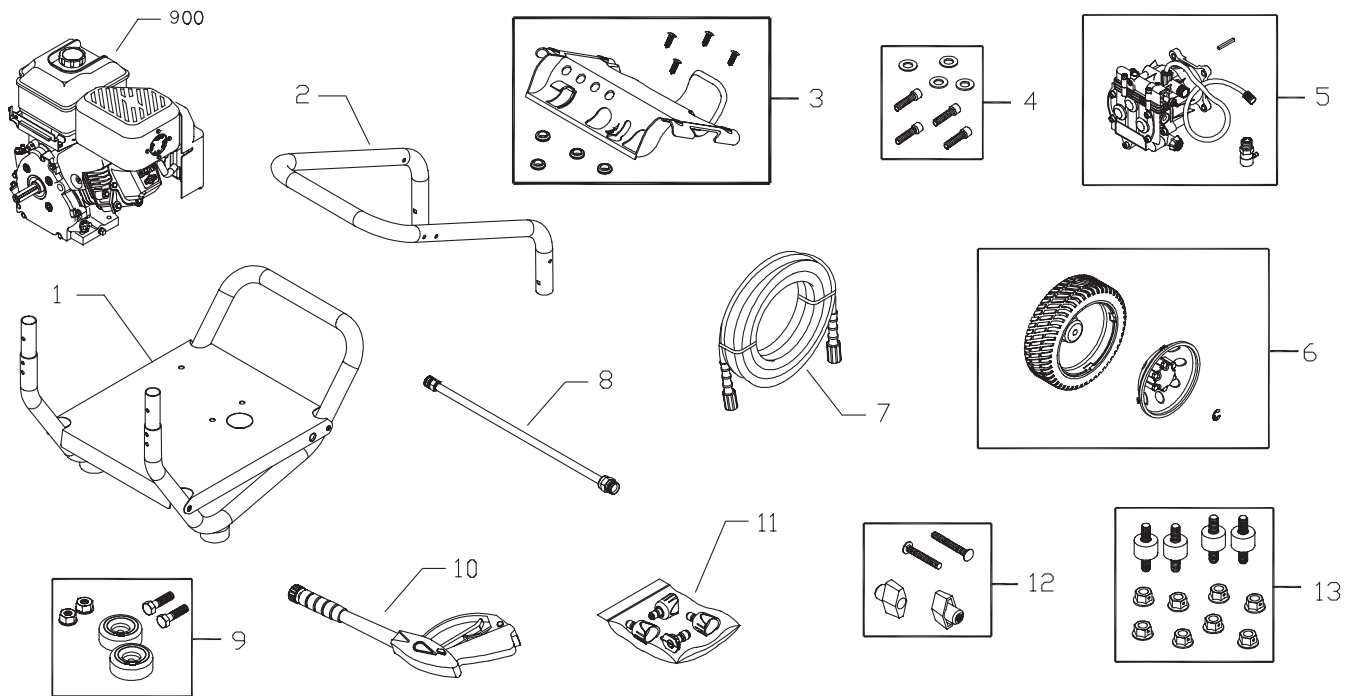

Exploded View and Parts List — Main Unit

Item	Part #	Description
1	203081GS	ASSY, Base
2	Y201499GS	HANDLE
3	203082GS	KIT, Billboard, w/Decals & Clips
	195964GS	Clips, Tree
	30809GS	Grommet
4	192131GS	KIT, Pump Mounting Hardware
5	198347GS	ASSY, Pump
	194298GS	Valve, Thermal Relief
	23139DGS	Key
6	203083GS	KIT, Wheel
	200520GS	Hubcap
	192050GS	E-Ring
7	202017GS	HOSE
8	200595GS	EXTENSION
9	192553GS	KIT, Vibration Mount
10	199990GS	GUN
11	202182GS	KIT, Nozzle
	201580RGS	Nozzle, QC, Project Pro, Yellow
	201580XGS	Nozzle, QC, Project Pro, Orange
	201580AAGS	Nozzle, QC, Project Pro, Red
	198841GS	Nozzle, Plastic, Soap
12	B2203GS	KIT, Handle Fastening
13	192134GS	KIT, Engine Mounting Hardware
900	§	ENGINE

Items Not Illustrated:

203768GS	MANUAL, Operator's
202494GS	DECAL, Engine
202495GS	DECAL, Cover Air Cleaner
200658GS	DECAL, Recoil
87815GS	GOGGLES
201314GS	AXLE
BB3061BGS	OIL BOTTLE
695755	KNOB, Throttle
194256GS	KIT, Hang Tag, Warning

Exploded View and Parts List — Pump

Item	Part #	Description
19	190571GS	CAP, Oil
28	198102GS	MANIFOLD
45	190578GS	PIN
62	190581GS	CAP, 1/8
76	194298GS	THERMAL RELIEF
A	190594GS	KIT, UNLOADER
B	190670GS	KIT, WATER INLET
C	190669GS	KIT, BREATHER TUBE
D	193808GS	KIT, HEAD BRASS
E	193806GS	KIT, CHECK VALVES
F	190592GS	KIT, INLET CHECK
G	190593GS	KIT, CHEMICAL INJECTION

Item	Part #	Description
H	193807GS	KIT, SEAL SET
J	189971GS	KIT, CHEMICAL HOSE
K	193971GS	KIT, PIPE FITTING
L	193972GS	KIT, UNLOADER SEAT

Parts Not Illustrated

190585GS	OIL BOTTLE
B2384GS	FILTER, Inlet

NOTE: Item letters A - L are service kits and include all parts shown within the box.